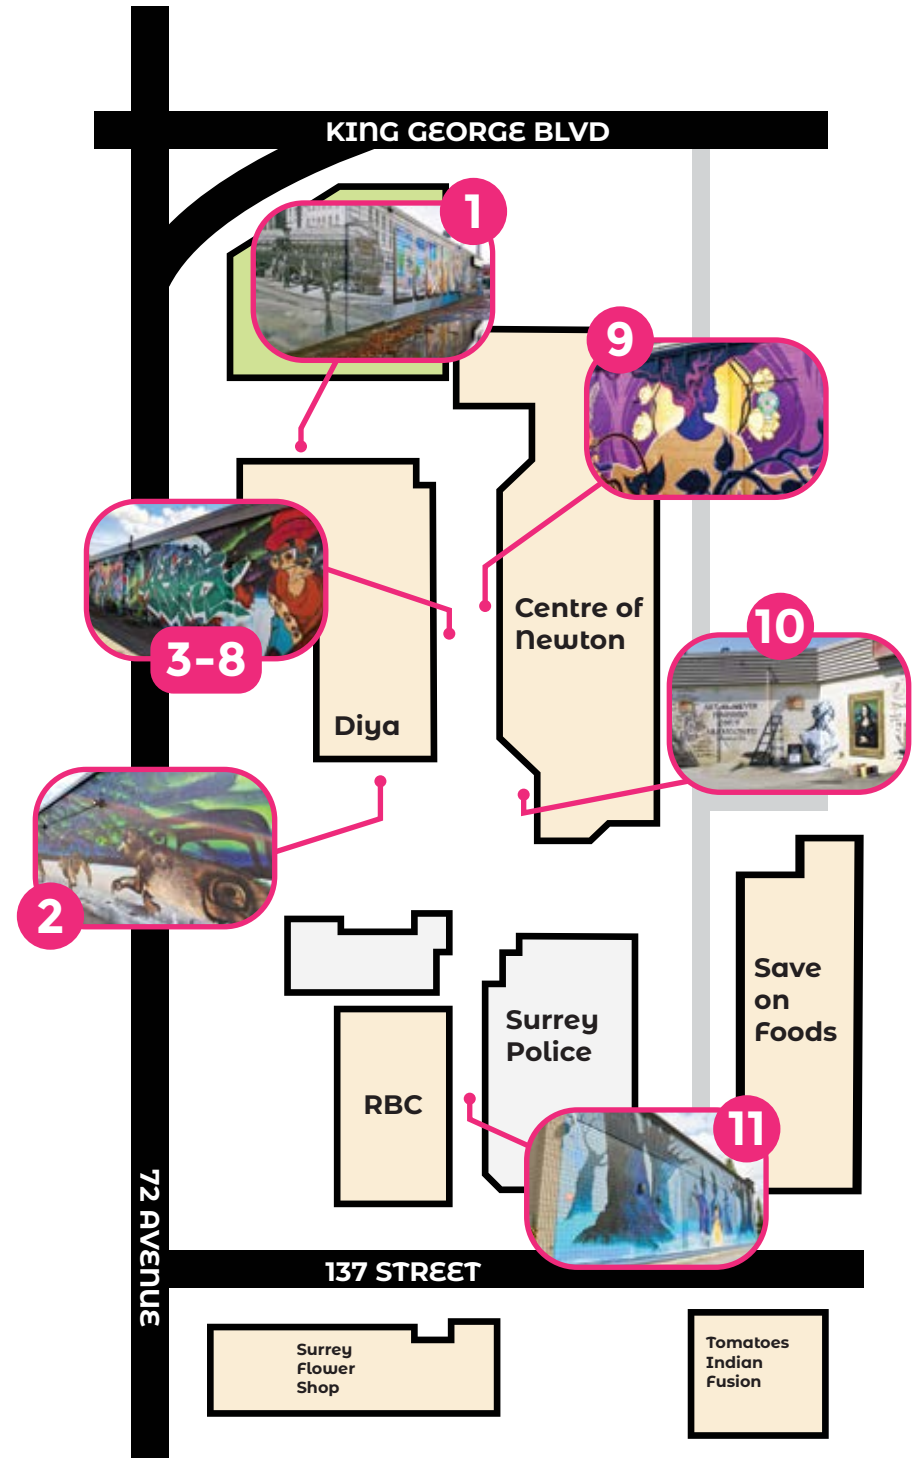

NEWTON

MURAL

LANEWAY

72 Ave & King George Blvd

| | |
|-----|-------------------|
| 1 | Welcome to Newton |
| 2 | Indigenous Wolves |
| 3-8 | Graffiti Wall |
| 9 | Purple Dreamer |
| 10 | Unfinished |
| 11 | Age of Aquarifox |