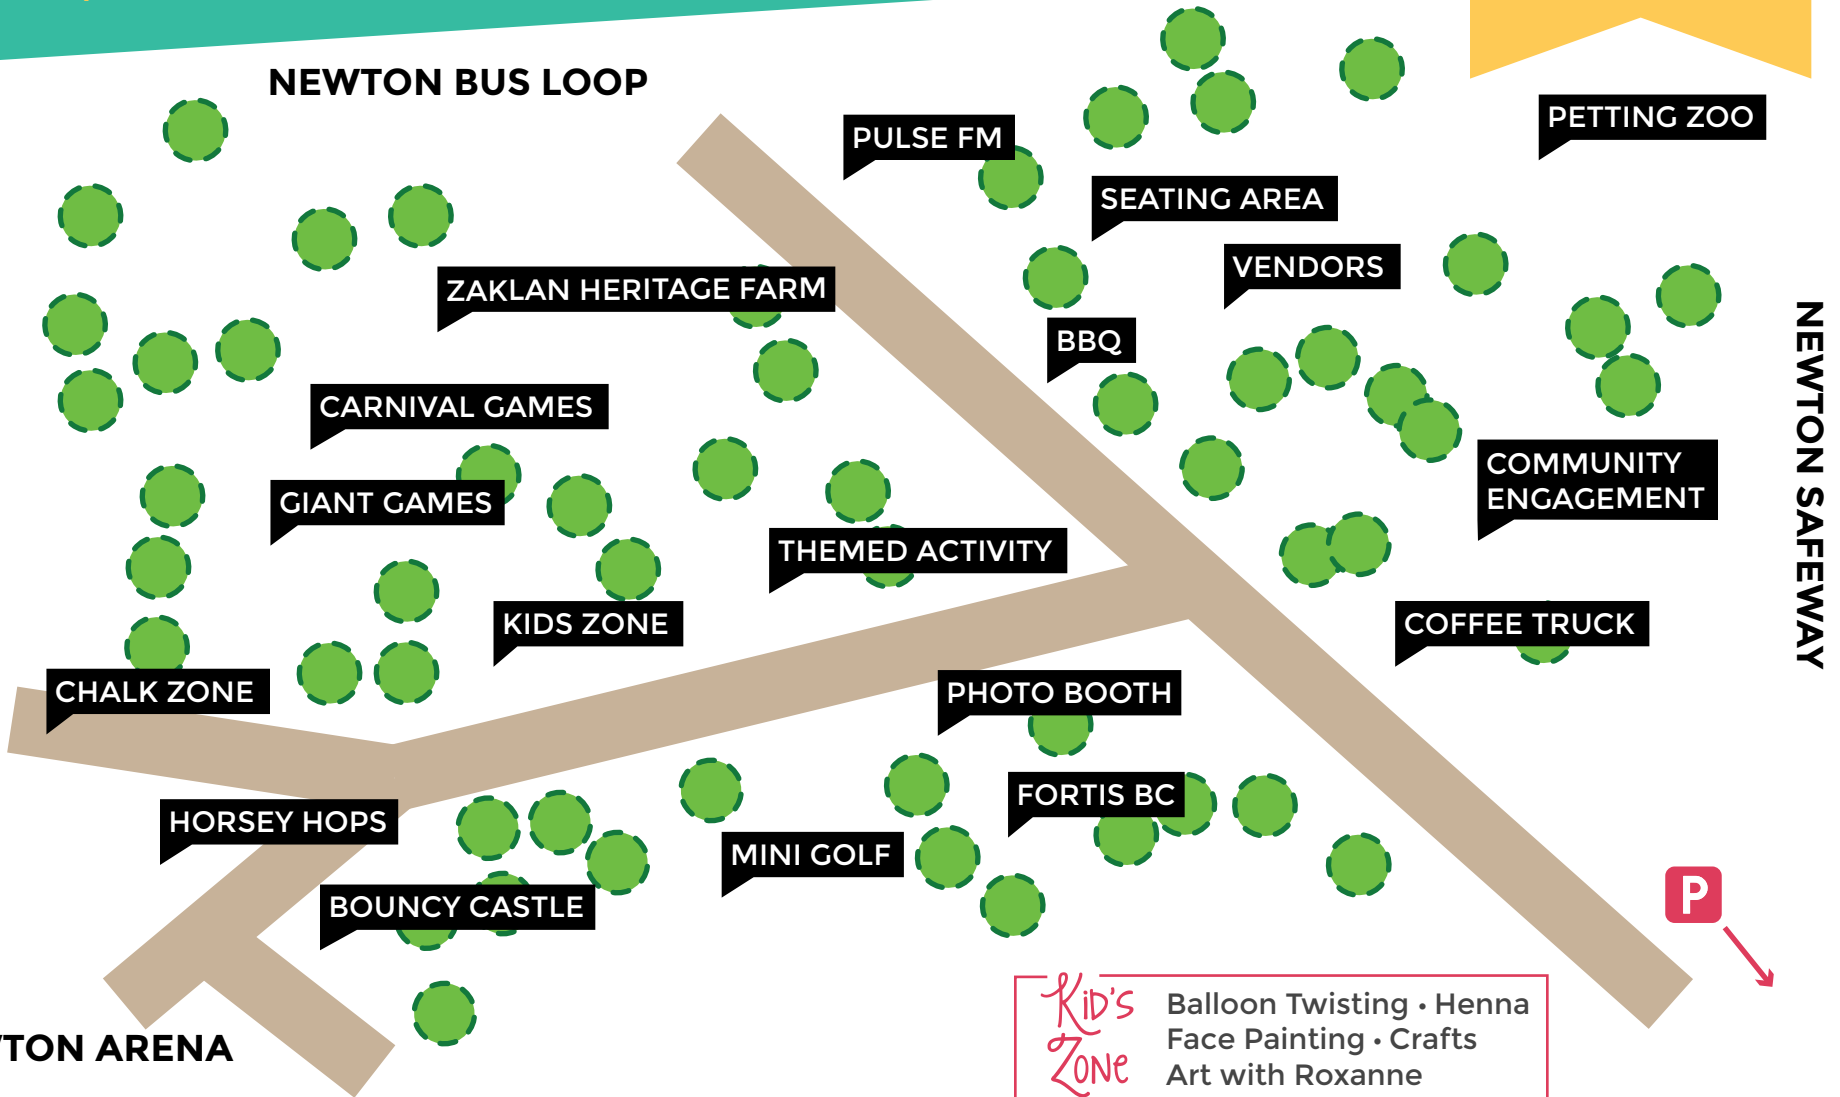

NEWTON DAYS

SATURDAYS • JULY 7, 14, 21, 28, 2018
12PM-4PM | NEWTON GROVE

PRESENTED BY:
NEWTON BIA
& VANCITY

MEDIA SPONSOR:
PULSE FM

NEWTON WAVE POOL

NEWTON ARENA

PARTNERS & SPONSORS

Vancity • Pulse FM • City of Surrey • FortisBC • Zaklan Heritage Farm • Friends of the Grove • Newton Rec Centre • Newton Library
Newton Fellowship Church • Cinemazoo • Bells & Whistles Mini Golf • Surrey RCMP • Honey Bee Centre • Sarcastic Bean Coffee
Happy Faces Facepainting • Science World • Vancouver Aquarium • Surrey Re-enactors • Commissioners BC • Team Tidy • Surdel Party Rentals
The UPS Store • Houle Games • Full Moon Rentals

NEWTN DAYS

SATURDAYS • JULY 7, 14, 21, 28, 2018
12PM-4PM | NEWTON GROVE

PRESENTED BY:
NEWTON BIA
& VANCITY

MEDIA SPONSOR:
PULSE FM

FREE BBQ ALL 4 DAYS • GET YOUR \$5 FARM VOUCHER AT THE PHOTO BOOTH

JULY 07

JULY 28

Themed Activity

Science World

VENDORS

Studio 73
PCRS
Black Belt Academy
Red Dawn Creations
Pathfinder Youth Centre Society
Cindy's Suitcase
SweetLegs Surrey with Sarah
Surrey Hearing Care
Eye Level Learning
KPU
Tupperware Brand
Telus

COMMUNITY ENGAGEMENT

Fortis BC
Friends of the Grove
Surrey Crime Prevention
Newton Fellowship Church
Sources

SURREY
Re-ENACTORS
Only July 14

Showtimes:
12:30pm • 1:15pm • 2:00pm
2:45pm • 3:30pm