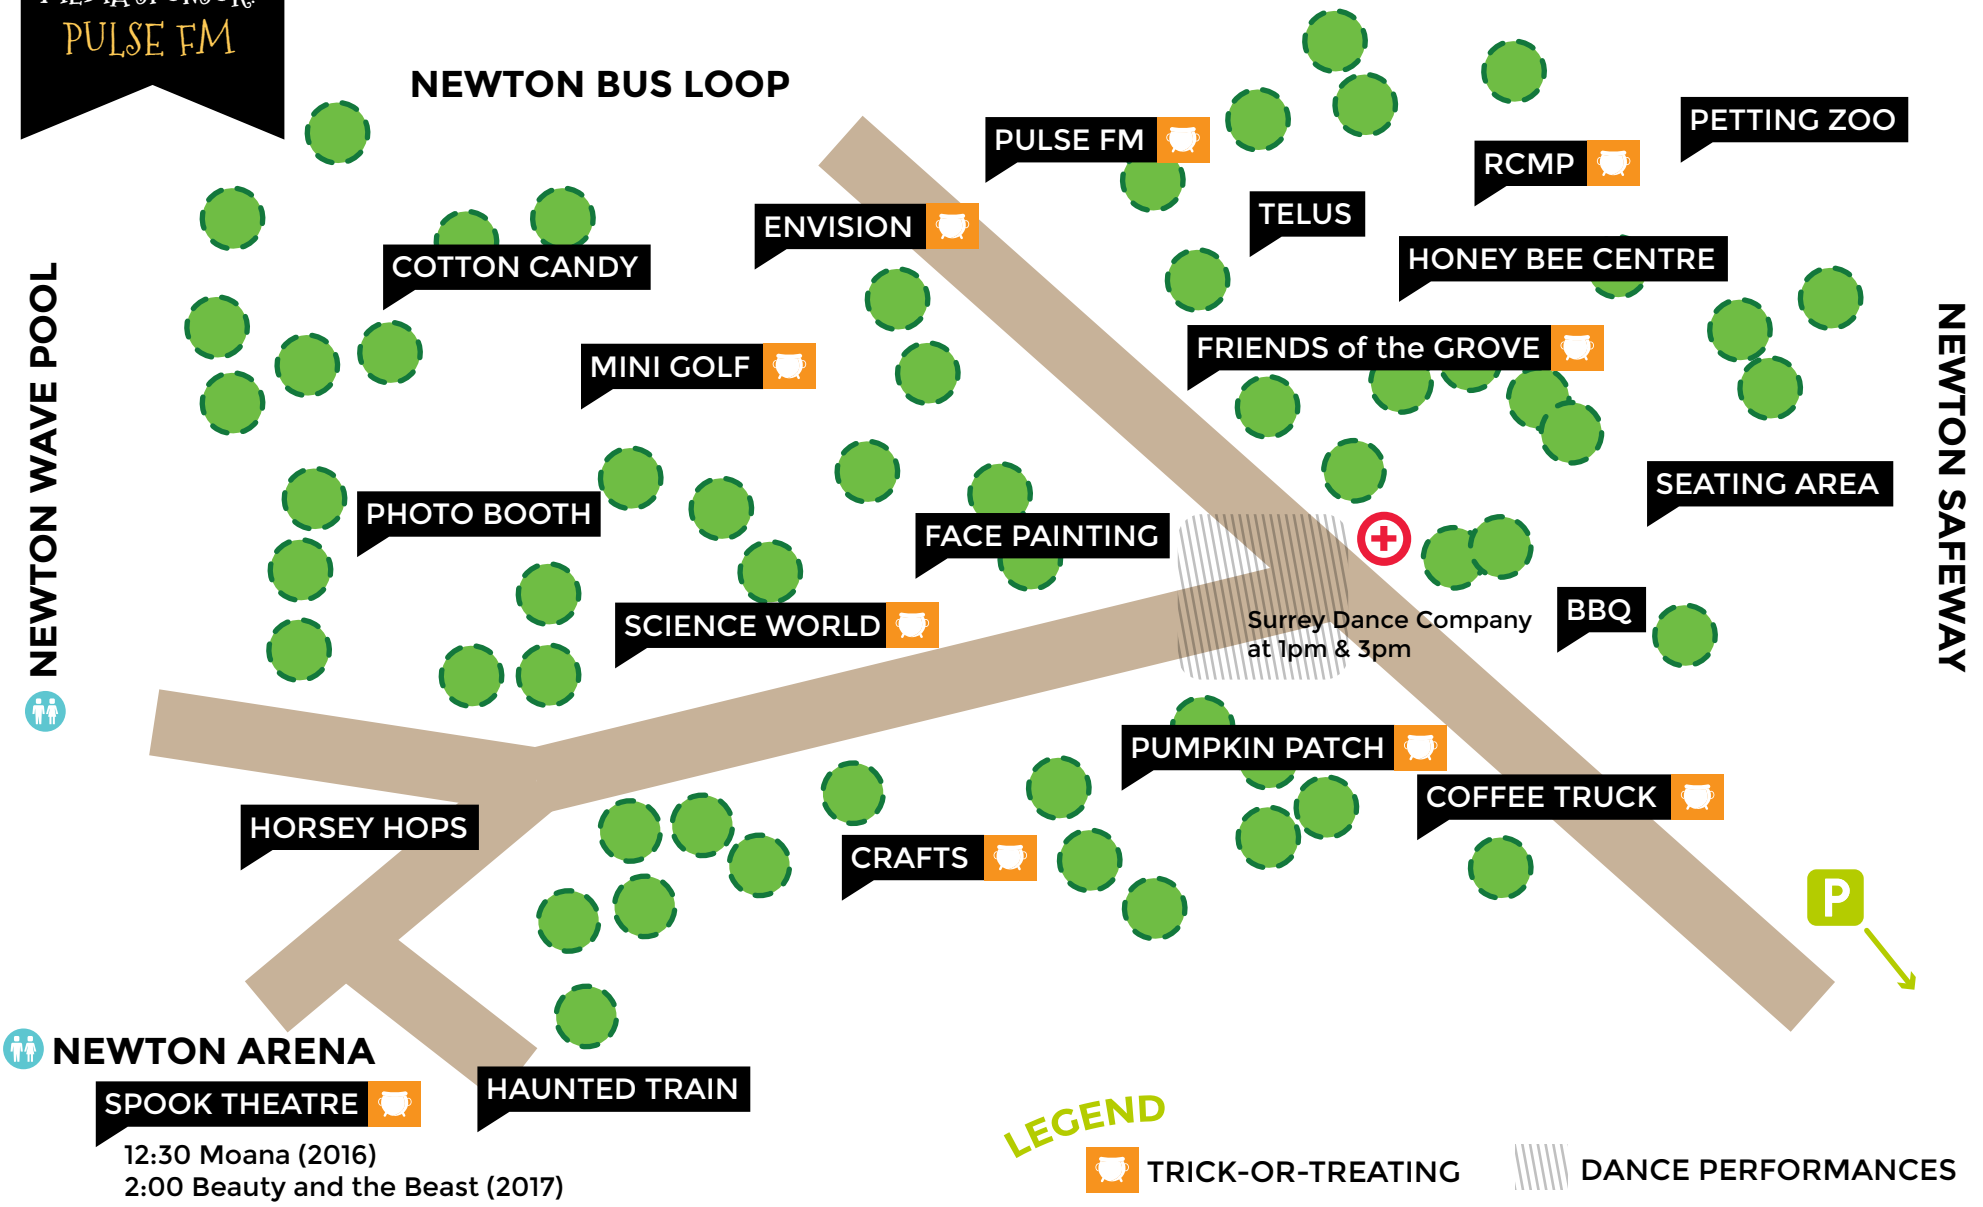

# SPOOKTACULAR NEWTON

SATURDAY, OCTOBER 21, 2017 • 12pm-4pm • NEWTON GROVE

f t i  
 #MYNEWTON  
 WWW.NEWTONBIA.COM

12:30 Moana (2016)  
 2:00 Beauty and the Beast (2017)

**PARTNERS & SPONSORS**

Envision • Pulse FM • City of Surrey • Superstore • Friends of the Grove • Newton Rec Centre • Cinemazoo • Bells & Whistles Mini Golf • Cloverdale Country Farm Market • Telus • Surrey RCMP • Honey Bee Centre • Sarcastic Bean Coffee • Happy Faces Facepainting • Paradise Events • The Cotton Candy Company • Surrey Food Bank • Pacific Trackless Trains • St John's Ambulance • Science World • Valley Traffic • Surdel Party Rentals • The UPS Store • Houle Games